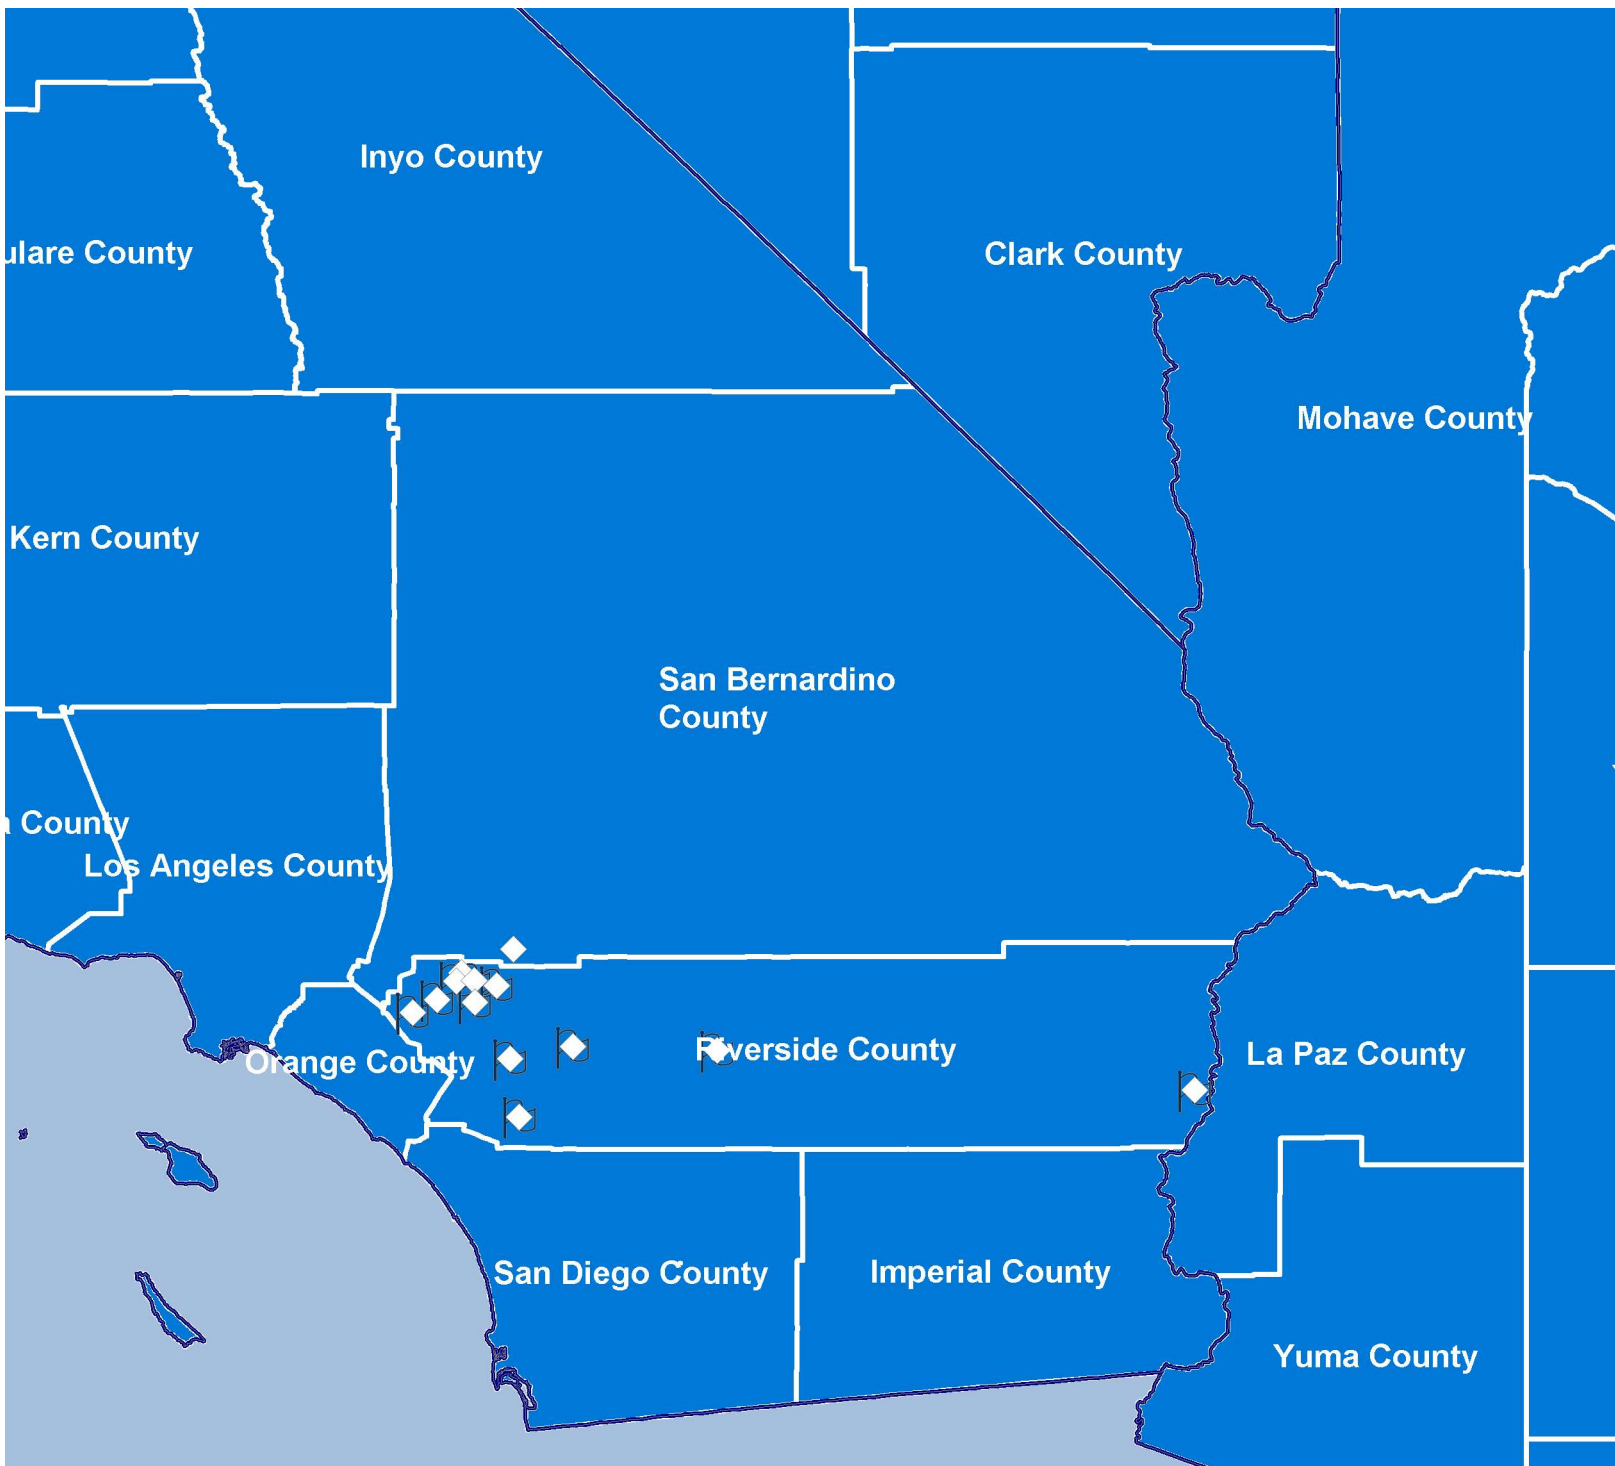

PROVIDENT SAVINGS BANK, F.S.B. - 2023 CRA - Standard Map
40140 Riverside San Bernardino*

General Map

-  Bank Branches
-  ATM Locations